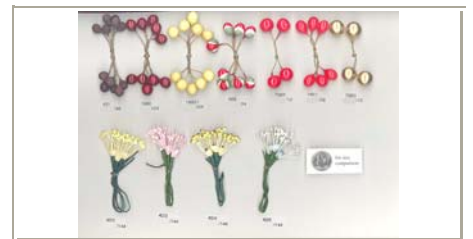

FS758G

Flower stamens (144) - yellow

FS40/2

Flower stamens (144) - pink

FS40/3

Flower stamens (144) - yellow/brown tip

FS40/4

Flower stamens (144) - very dark green / bright red stem

FS227/312

Flower stamens (144) - small silver & larger light blue

FS40/6

Flower stamens (144) - bright red with gray fuzzy dots / bright green stem

FS448/1

Flower stamens (144) - pink & dark green / green stem