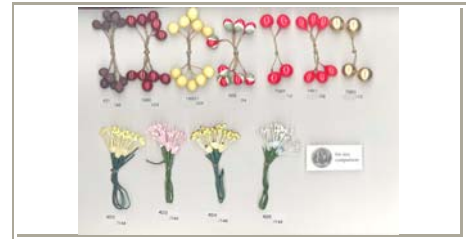

**Flower Stamens**

Flower Stamens

FS851

Flower stamens (48) - very dark red

FS531

Flower stamens (24) - dark red

FS1990

Flower stamens (24) - medium yellow

FS19901

Flower stamens (24) - green/white/red

FS669

Flower stamens (12) - bright red - round

FS758R

Flower stamens (28) - bright red - oval

FSHB1

Flower stamens (12) - gold

FS758G

Flower stamens (144) - yellow

FS40/2

Flower stamens (144) - pink

FS40/3

Flower stamens (144) - yellow/brown tip

FS40/4

Flower stamens (144) - very dark green / bright red stem